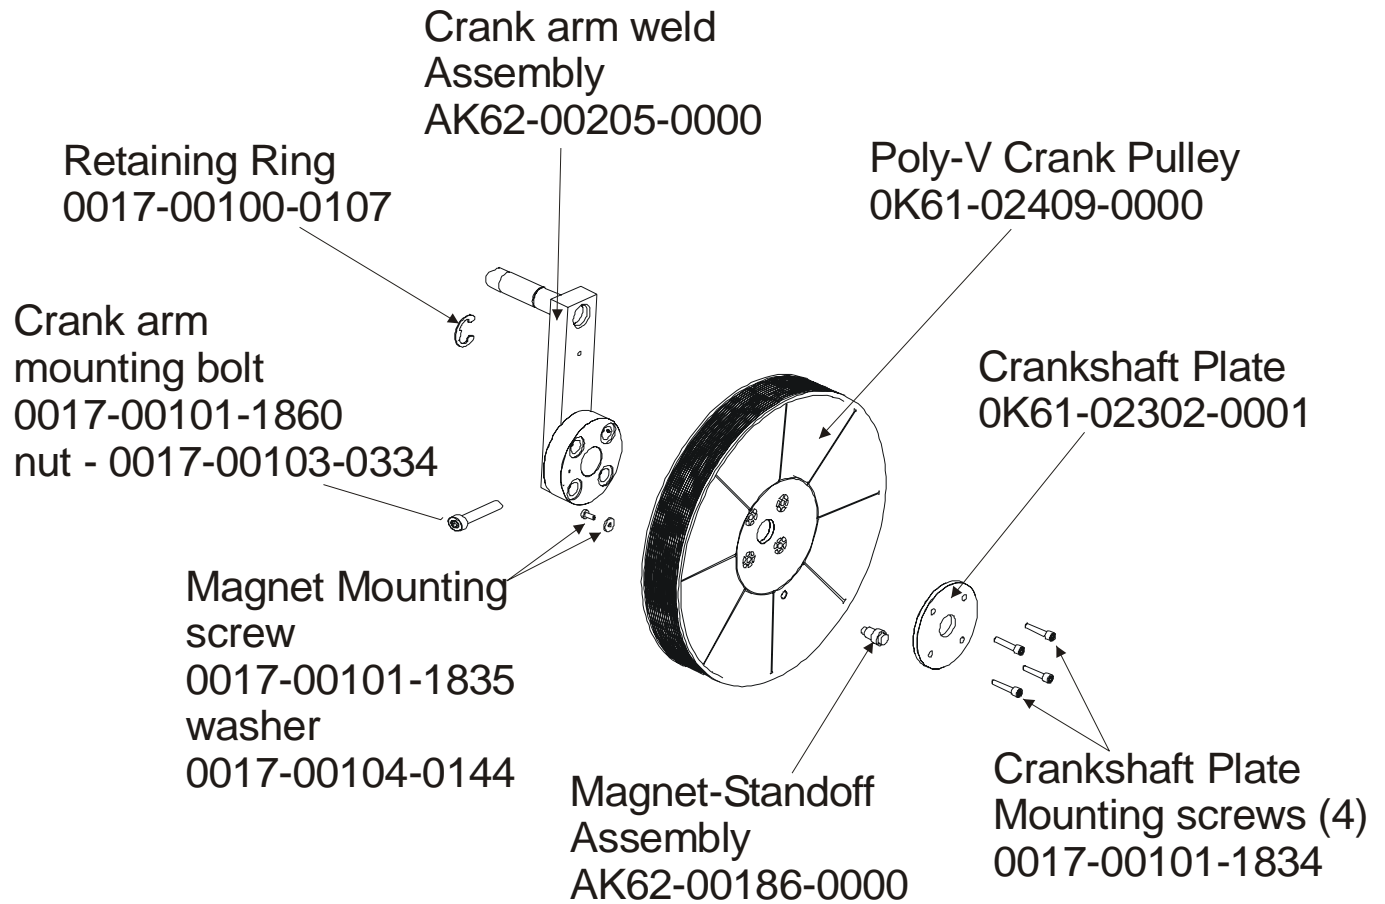

ARCTIC SILVER QUIET DRIVE 95XE
PCB, Battery, Reed Switch & Bracket

95XE-0XXX-04
S/N ALPHA CODE XWE

Service Kit-
GK62-00002-0044
Includes:

- 1- crankshaft
- 2- bearings
- 2- sets of bearing flanges
- 4- nuts and washers

Service Kit- GK62-00002-0045
Includes:

- 1 - intermediate shaft
- 2 - bearings
- 2- sets of bearing flanges
- 4- nuts and washers

ARCTIC SILVER QUIET DRIVE 95XE
Crank Arm Pulley Assembly

95XE-0XXX-04
S/N ALPHA CODE XWE